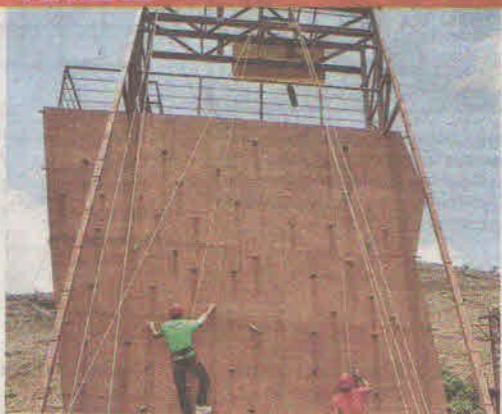

**PLAN
AHEAD**

WHERE: Della
Adventure, Lonavala

Family Adventure Challenge 2017

An adventure park in Lonavala will have you believe that a family that conquers all obstacles together, stays together. And, the obstacles they are setting up for this exciting family adventure challenge won't be a cakewalk. Each competing team, comprising of four family members, will undergo three challenges — a military-styled obstacle course with around 20 hurdles, a 13 km trek across rugged terrain, and finally, a race to finish five adventure activities (for example: rappelling, air rifle shooting) with the quickest time. If you are a family of adrenaline junkies, we recommend you sign up for this challenge right away.

WHEN: Sept 23 **ENTRY:** Rs 6,000 for a team of 4
LOG: www.dellaadventure.com